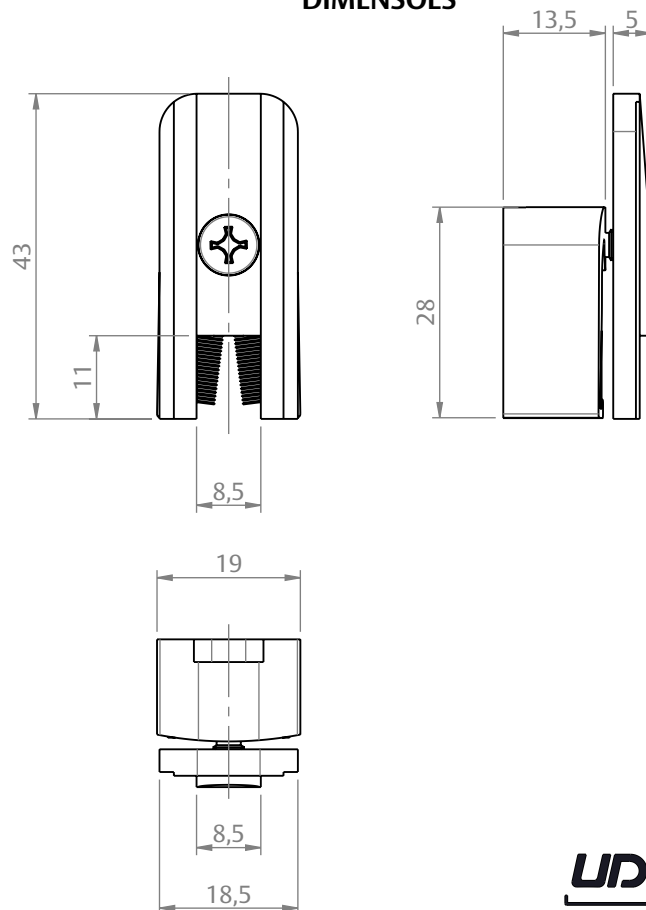

DIMENSÕES

PORTA E JANELA
DE CORRER
RENOIR 2.2

UDINESE
ASSA ABLOY